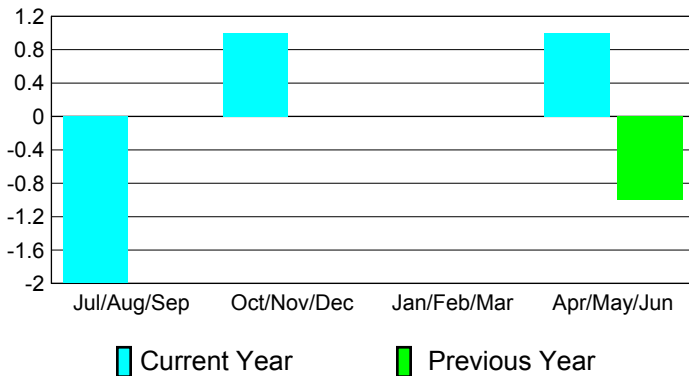

2010-2011 GMT Reports for District (or Undistricted) **District O 4**

GMT: **Mr. Pedro Mario Marrello**

Location: **ARGENTINA**

GMT CA: **3**

CLUBS

Club Results
2010-2011

Clubs
2009-2010

Month	New Club Goal	Actual New Clubs	Actual Dropped Clubs	Gain/Loss of Clubs	Gain/Loss of Clubs
Jul/Aug/Sep	0	0	-2	-2	0
Oct/Nov/Dec	2	1	0	1	0
Jan/Feb/Mar	0	0	0	0	0
Apr/May/June	0	1	0	1	-1
Totals	2	2	-2	0	-1

Club Results 2010-2011

Goal, New, Dropped, Gain/Loss

Comparison of Club Gain/Loss

Current Year Compared to the Previous Year

YTD Status Quo Clubs 2010-2011

Status Quo Clubs Compared to Status Quo Members

MEMBERSHIP