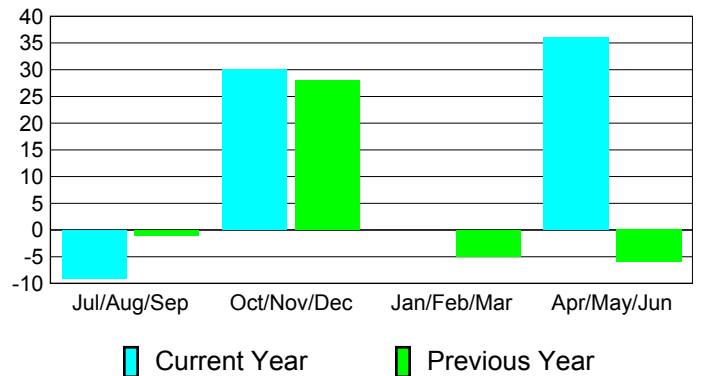

Membership Results
2010-2011

Membership
2009-2010

Month	Net Memb Goal	Actual New Memb	Actual Dropped Memb	Gain/Loss of Memb	Gain/Loss of Memb
Jul/Aug/Sep	-20	36	-45	-9	-1
Oct/Nov/Dec	60	60	-30	30	28
Jan/Feb/Mar	0	20	-20	0	-5
Apr/May/June	-10	66	-30	36	-6
Totals	30	182	-125	57	16

Membership Results 2010-2011

Goal, New, Dropped, Gain/Loss

Comparison of Membership Gain/Loss

Current Year Compared to the Previous Year

Gender Comparison 2010-2011

Jul/Aug/Sep

Oct/Nov/Dec

Jan/Feb/Mar

Apr/May/June

Male

Female