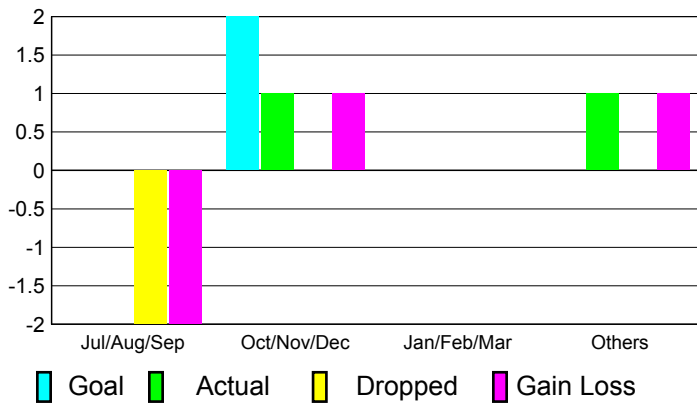

2010-2011 GMT Reports for District (or Undistricted) **District O 4**

GMT: **Mr. Pedro Mario Marrello**

Location: **ARGENTINA**

GMT CA: **3**

CLUBS

Club Results
2010-2011

Clubs
2009-2010

Month	New Club Goal	Actual New Clubs	Actual Dropped Clubs	Gain/Loss of Clubs	Gain/Loss of Clubs
Jul/Aug/Sep	0	0	-2	-2	0
Oct/Nov/Dec	2	1	0	1	0
Jan/Feb/Mar	0	0	0	0	0
Apr/May/June	0	1	0	1	-1
Totals	2	2	-2	0	-1

Club Results 2010-2011

Goal, New, Dropped, Gain/Loss

Comparison of Club Gain/Loss

Current Year Compared to the Previous Year

YTD Status Quo Clubs 2010-2011

Status Quo Clubs Compared to Status Quo Members

MEMBERSHIP

Membership Results
2010-2011

Membership
2009-2010

Month	Net Memb Goal	Actual New Memb	Actual Dropped Memb	Gain/Loss of Memb	Gain/Loss of Memb
Jul/Aug/Sep	-20	36	-45	-9	-1
Oct/Nov/Dec	60	60	-30	30	28
Jan/Feb/Mar	0	20	-20	0	-5
Apr/May/June	-10	66	-30	36	-6
Totals	30	182	-125	57	16